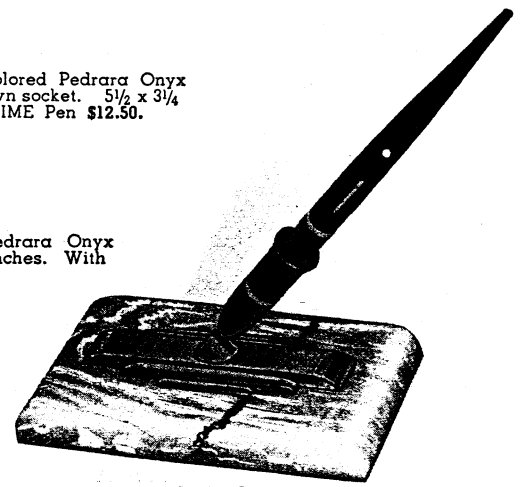

N058

N118 GMAPE. Black Carrara with gold name plate. 3 x 5 inches. With LIFETIME Pen $12.50.